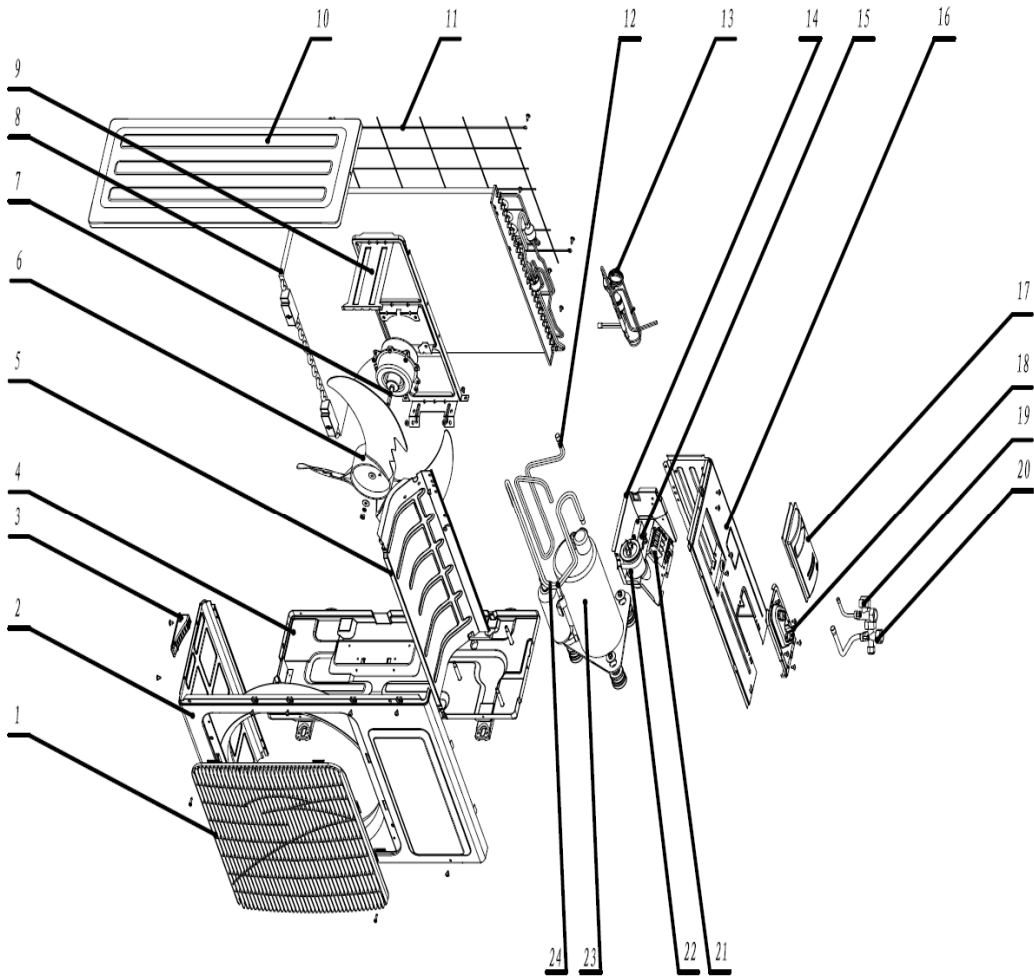

Exploded View

Product Model:GWC12AAB-D3NNA1A/O

Product Code:CA476W00500

EV Chart:GWCN12JBNK1A1AO.BZ000000.20161010.pdf

NO.	Part Description	qty	Part Code
1	Front Grill	1	22413008
2	Cabinet Assy	1	0220010000101
4	Chassis Sub-Assy	1	017000000025P
5	Clapboard Sub-Assy	1	00018400002
6	Axial Flow Fan	1	10333004
7	Fan Motor	1	1501306729
8	Condenser Assy	1	011002000334
9	Motor Support Sub-Assy	1	01701200002

10	Top Cover	1	01253305P
11	Rear Grill	1	1112320501
12	Discharge Tube	1	035008000858
13	Capillary Sub-Assy	1	030006000315
14	Electric Box Assy	1	100002001083
15	Capacitor CBB61	1	3301074710
16	Right Side Plate	1	01303314P
17	Big Handle	1	2623343106
18	Valve Support	1	0170308901P
19	Valve	1	07100003
20	Valve	1	07100006
21	Terminal Board	1	42011154
22	Capacitor CBB65	1	3300008101
23	Compressor and Fittings	1	009001000014
24	Inhalation Tube Sub-assy	1	030010000139